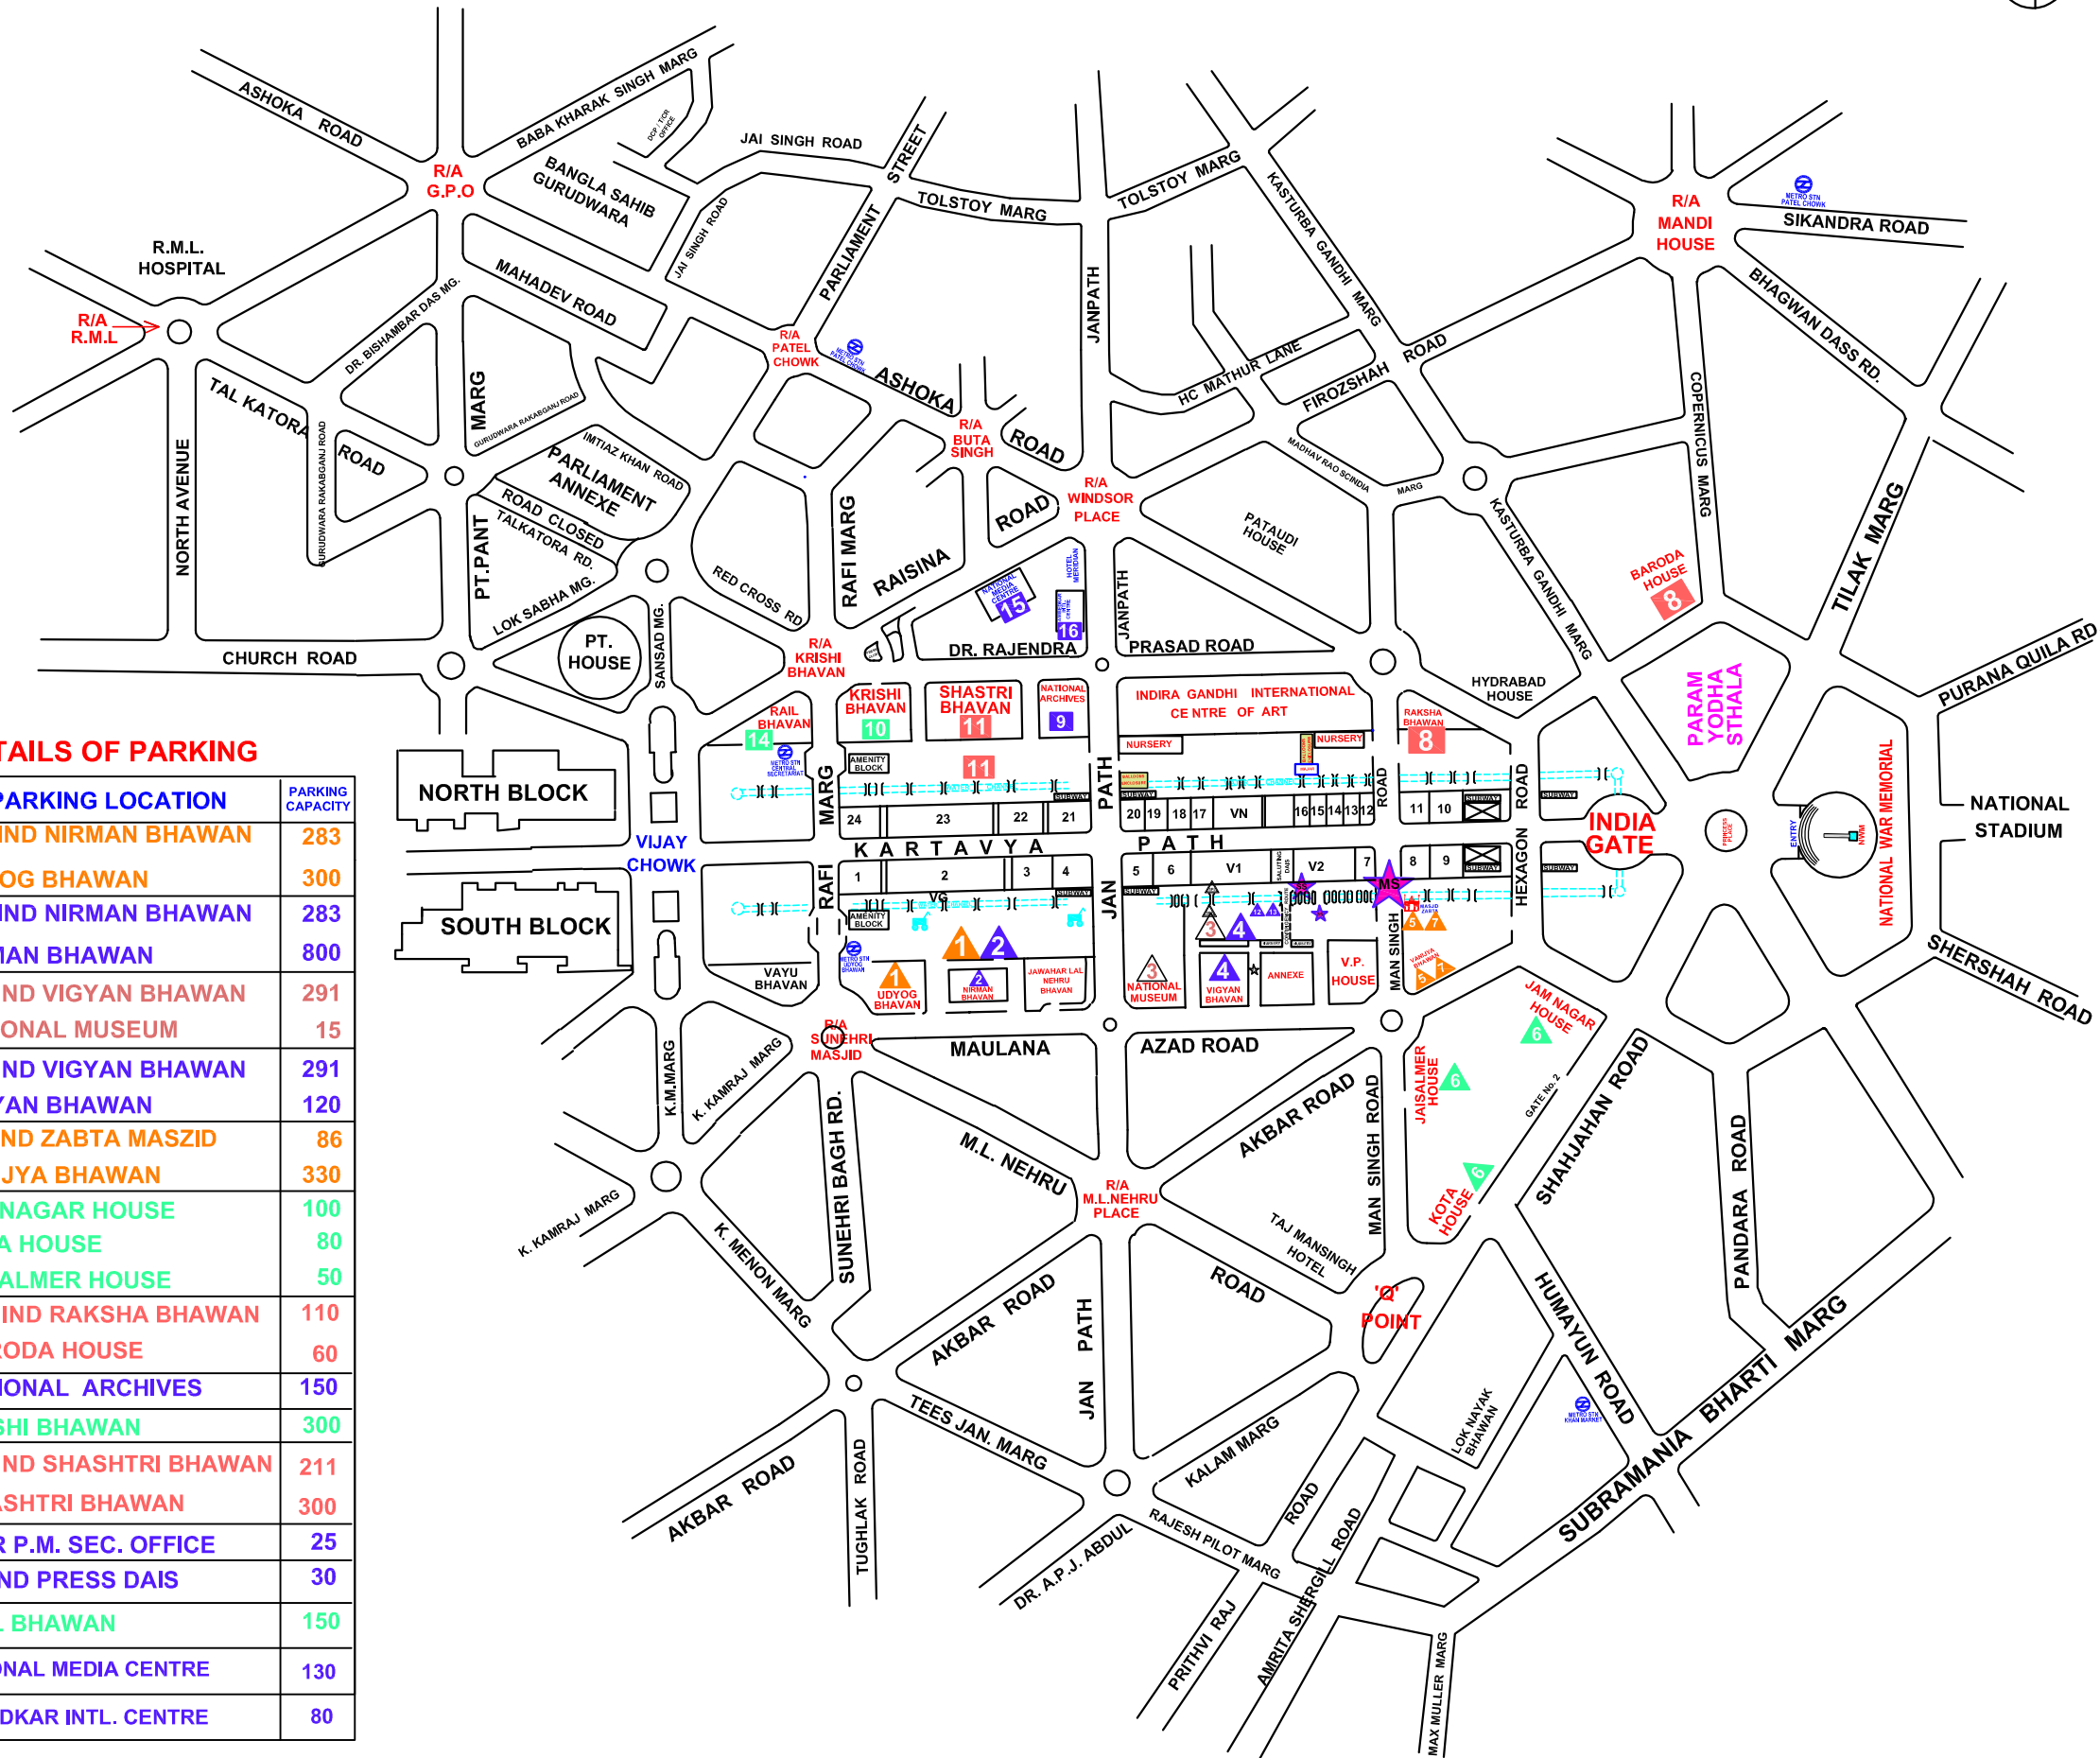

# PARKING LOTS & CAPACITY

## DETAILS OF PARKING

PARKING LABELS	PARKING LOCATION	PARKING CAPACITY
1	BEHIND NIRMAN BHAWAN	283
2	UDYOG BHAWAN	300
3	BEHIND NIRMAN BHAWAN	283
4	NIRMAN BHAWAN	800
5	BEHIND VIGYAN BHAWAN	291
6	NATIONAL MUSEUM	15
7	BEHIND VIGYAN BHAWAN	291
8	VIGYAN BHAWAN	120
9	BEHIND ZABTA MASZID	86
10	VANIJYA BHAWAN	330
11	JAM NAGAR HOUSE	100
12	KOTA HOUSE	80
13	JAISALMER HOUSE	50
14	BEHIND RAKSHA BHAWAN	110
15	BARODA HOUSE	60
16	NATIONAL ARCHIVES	150
17	KRISHI BHAWAN	300
18	BEHIND SHASHTRI BHAWAN	211
19	SHASHTRI BHAWAN	300
20	NEAR P.M. SEC. OFFICE	25
21	BEHIND PRESS DAIS	30
22	RAIL BHAWAN	150
23	NATIONAL MEDIA CENTRE	130
24	AMBEDKAR INTL. CENTRE	80